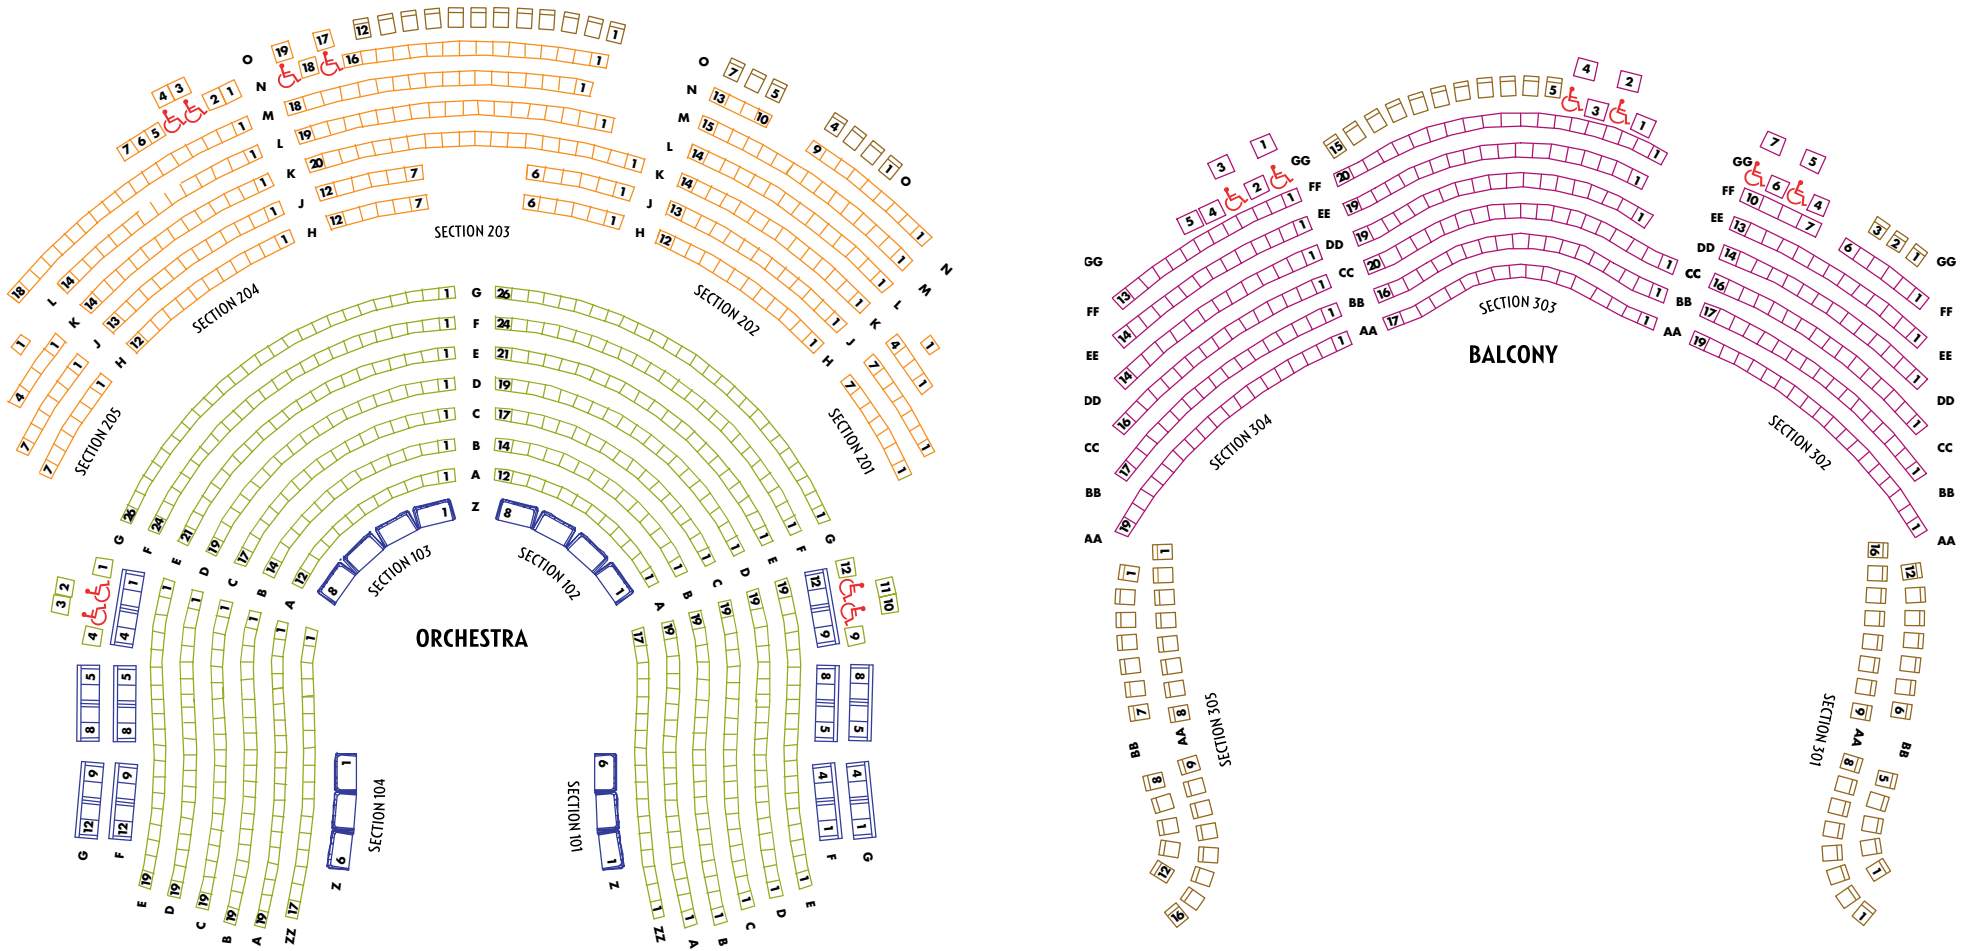

# ZUMANITY THEATRE PRICING

**Duo Sofa: \$129/person**  
Sold only in pairs

**Balcony Seating: \$69/person**

**Lower Orchestra Seating: \$99/person**

**Cabaret Stools: \$69/person**  
Orchestra seats have partially obstructed view

**Upper Orchestra Seating: \$79/person**