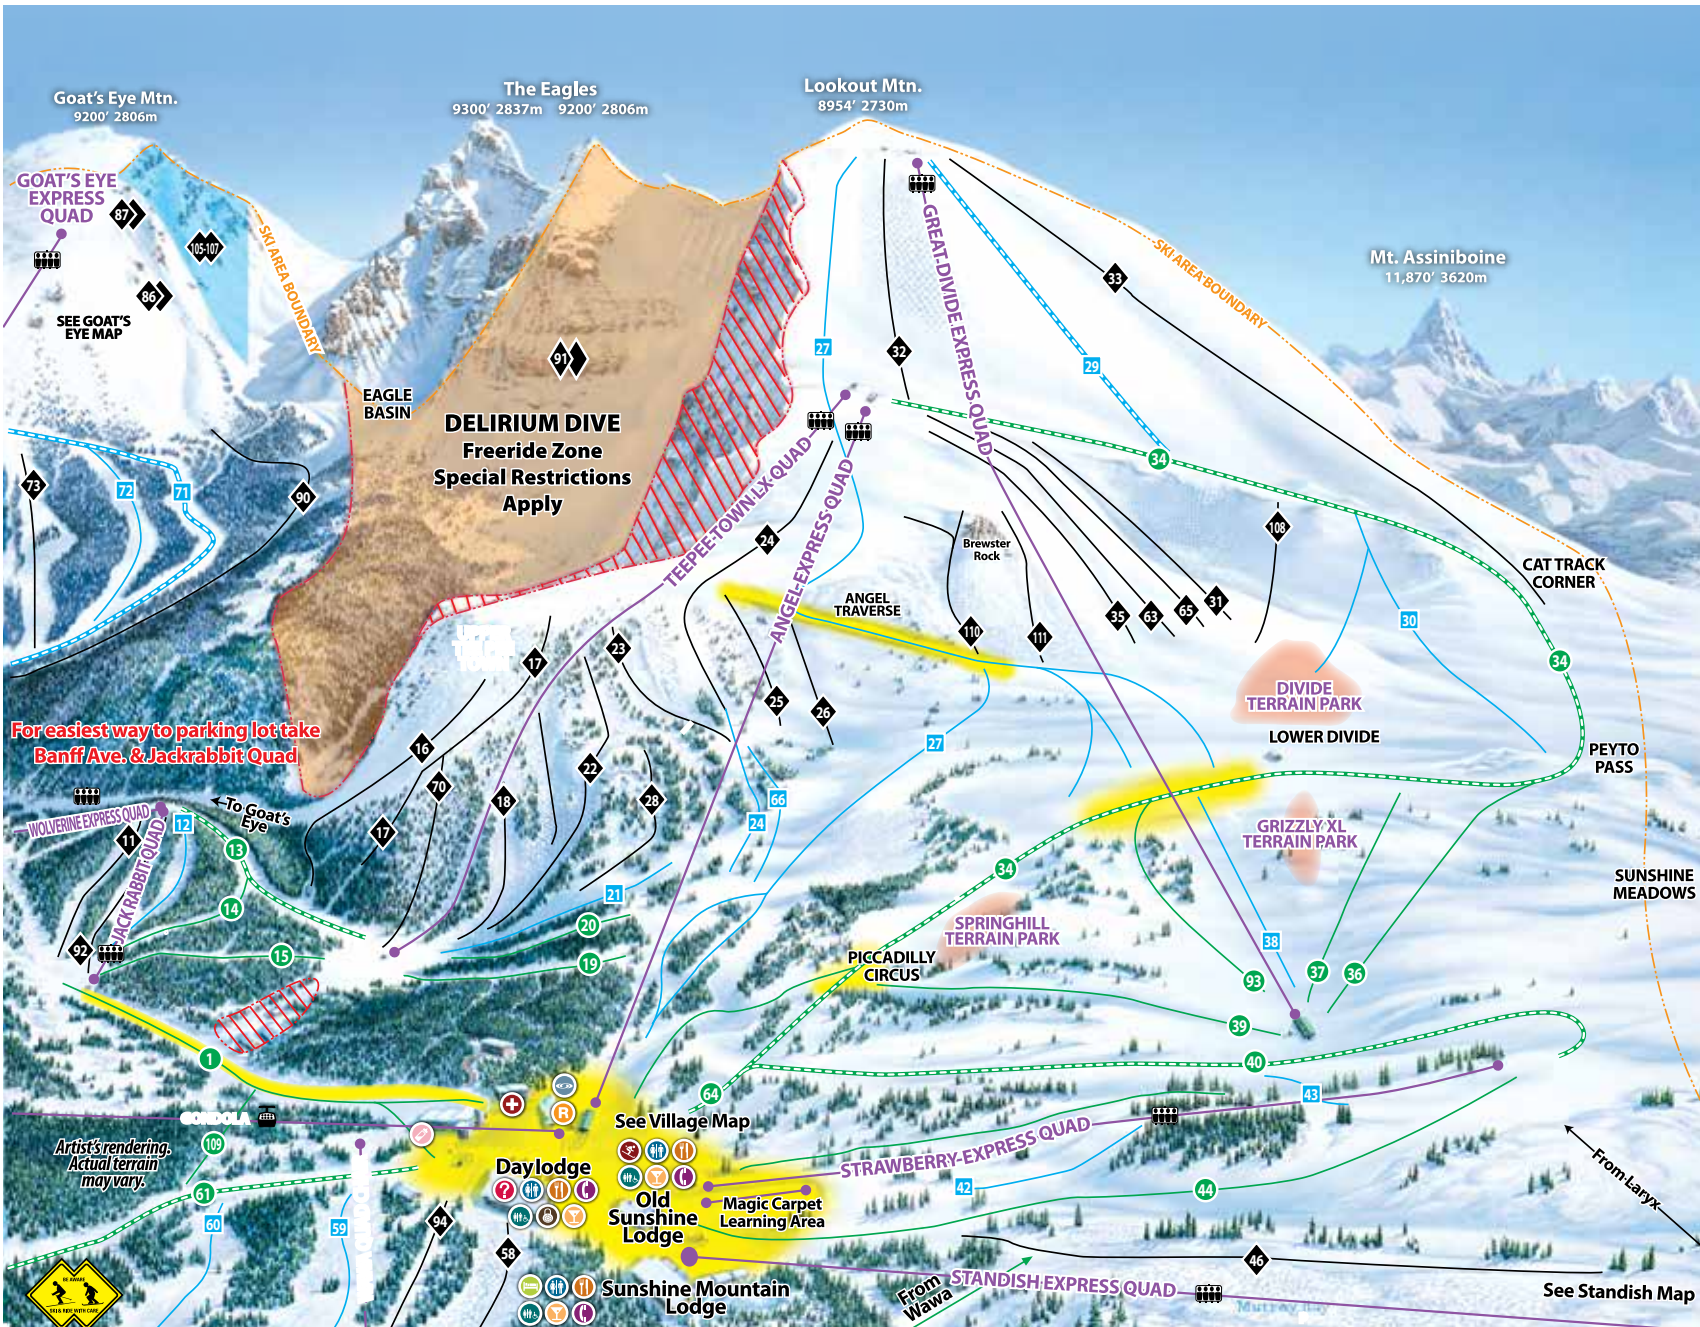

SUNSHINE VILLAGE

LOOKOUT MOUNTAIN

1. Banff Avenue (Upper)
11. Jackrabbit
15. Cottontail
16. The Shoulder
17. Bushwackers
18. Schoolmarm
19. Pilgrims
20. Packers
21. Barners Bowl
22. Tee Pee Main Chutes
23. Little Angel
24. Ecstasy
25. Big Angel
26. O.S. Pitch
27. World Cup Downhill
28. Rock Ledges
29. South Divide
30. Red 90
31. Boundary Bowl
32. North Divide
33. Bye Bye Bowl
34. Green Run
35. Angel Flight
36. Assiniboine Trail
37. Grizzly
38. Highway #1
61. Meadow Park
63. South 205
64. Slush Cup
65. Viking Ridge
66. Cherub
70. Horto's Revenge
90. Eagle Creek
91. Delirium Dive
92. Fireweed
93. The Yellowhead
108. Piste Noir
109. Corral Cut-off
110. North Pocket
111. South Pocket

For easiest way to parking lot take Banff Ave. & Jackrabbit Quad

Artist's rendering. Actual terrain may vary.

See Village Map

Daylodge
Old Sunshine Lodge

Magic Carpet Learning Area

Sunshine Mountain Lodge

From Wawa

See Standish Map

From Larx