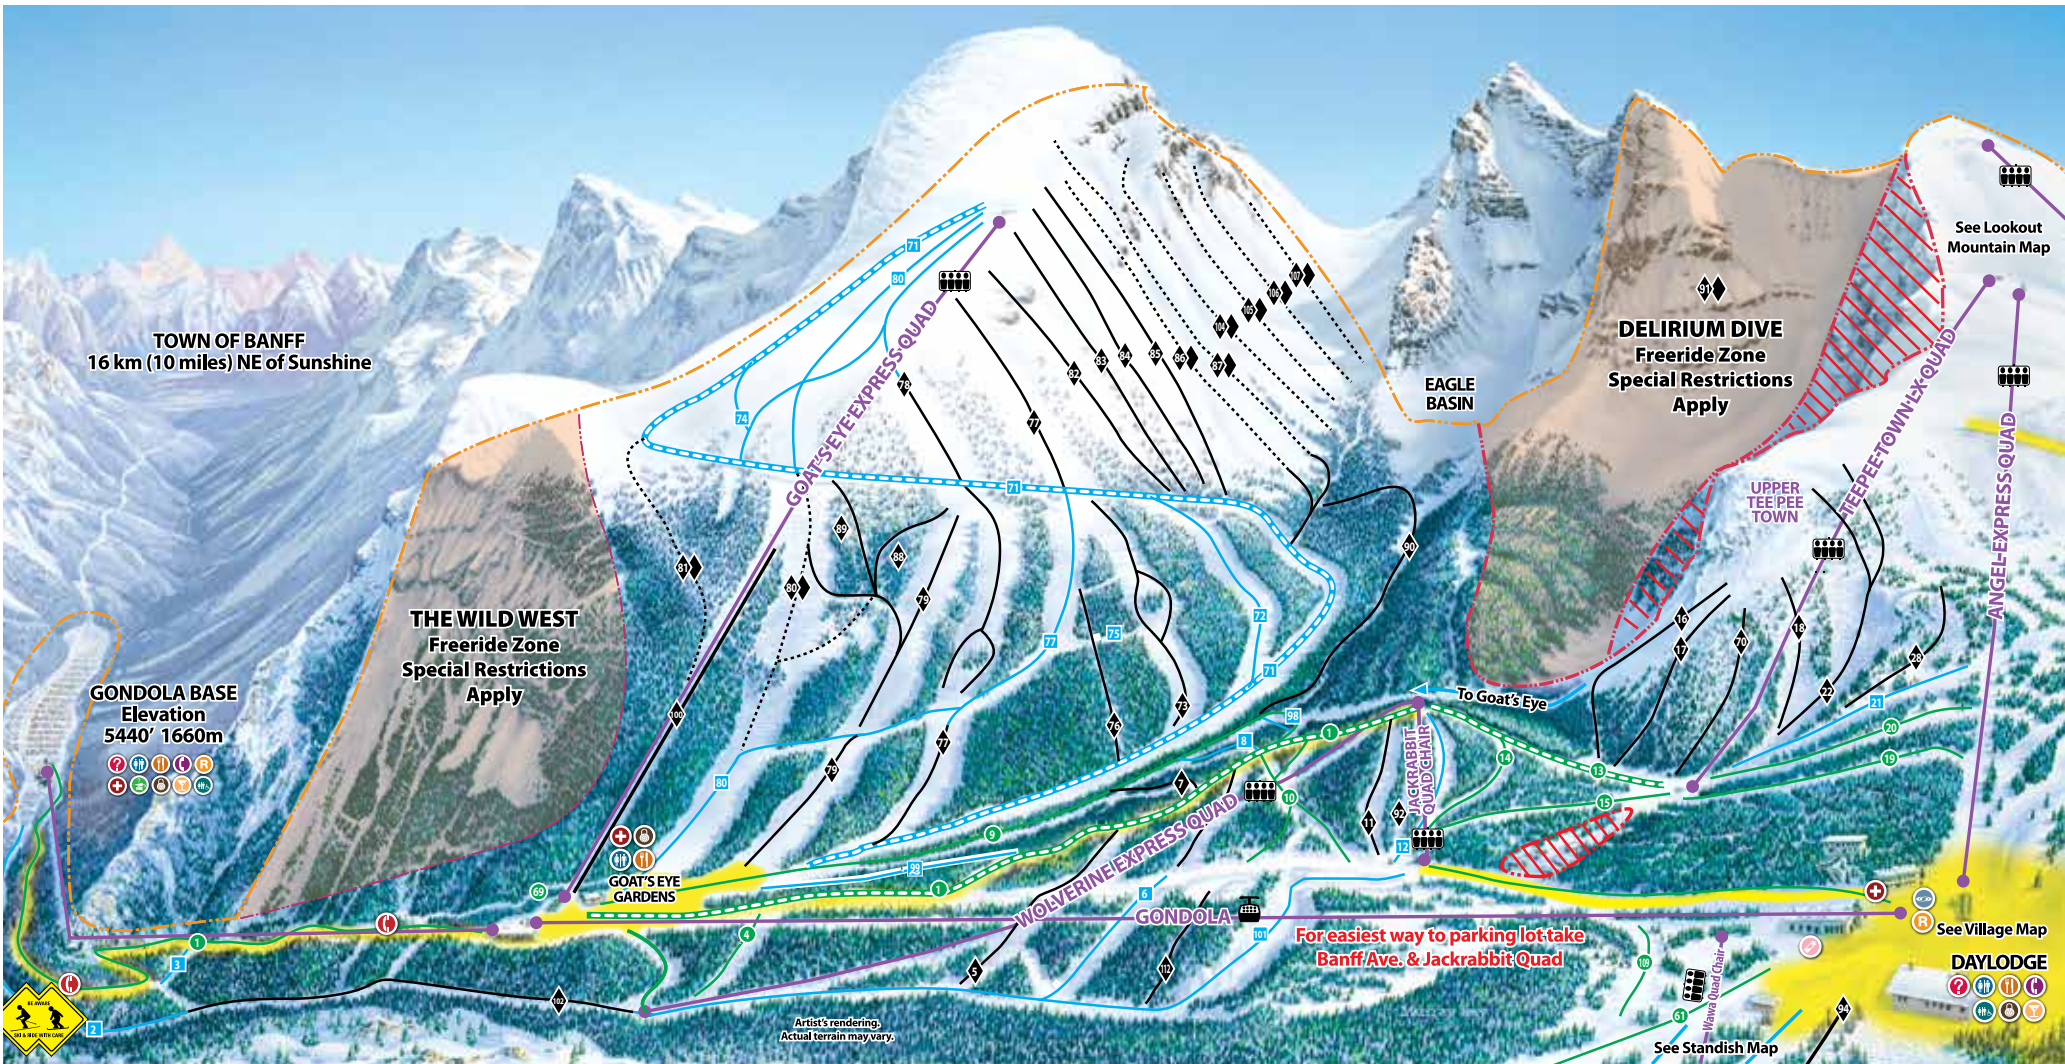

SUNSHINE VILLAGE

LOOKOUT MOUNTAIN

● 1. Banff Avenue (Lower)	● 9. Forget-Me-Not	■ 72. Wildfire	◆ 80. Freerfall	◆ 88. Goatckicken Glade	■ 101. Upper Canyon
◆ 2. Canyon Trail	● 10. Kid's Play	◆ 73. Rolling Thunder	◆ 81. Hell's Kitchen	◆ 89. Goatsucker Glade	◆ 102. Middle Canyon
■ 3. B-Line	◆ 11. Jackrabbit	■ 74. Old Chute	◆ 82. Cleavage	◆ 90. Eagle Creek	◆ 104. Think Again
● 4. Juniper	■ 12. Short & Sweet	■ 75. Sergie's Shortcut	◆ 83. Ewe First	◆ 91. Delirium Dive	◆ 105. Renegade
◆ 5. Goat Chicken Gully	● 13. Miss Gratz	◆ 76. The Big Woody	◆ 84. Mother-in-Law	◆ 92. Fireweed	◆ 106. Stampede
■ 6. Wolverine	● 14. Larch Glade	◆ 77. Scapegoat	◆ 85. Goat's Head Soup	■ 98. Christmas Tree	◆ 107. Saddledome
◆ 7. Trapper's Trail	● 69. Cayuse Creek	◆ 78. Afterburner	◆ 86. Wildside	■ 99. Roller Coaster	● 109. Corral Cut-off
■ 8. Bluebell	■ 71. Sunshine Coast	◆ 79. Gladerunner	◆ 87. Farside	◆ 100. Super Model	◆ 112. Tower 30