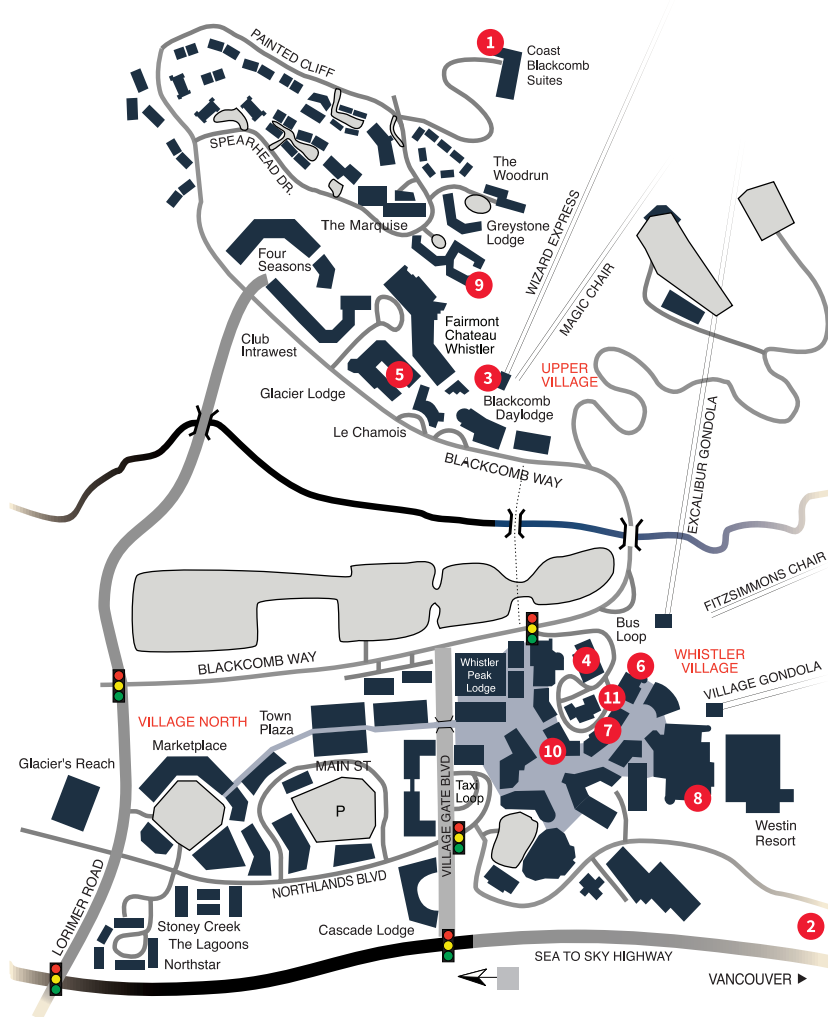

RENTAL LOCATIONS

1 BLACKCOMB SPRINGS SUITES
4899 Painted Cliff Rd
604-905-7019

2 CAN-SKI CREEKSIDE
220-2051 Lake Placid Road
604-905-2160

3 DAYLODGE RENTALS
Blackcomb Daylodge
4553 Blackcomb Way
604-938-7749

4 EPIC MOUNTAIN RENTALS
Delivery at Pan Pacific
132-4320 Sundial Cres
604-905-3344

5 EPIC MOUNTAIN RENTALS
Delivery at Summit
4573 Chateau Blvd
604-938-7721

6 SALOMON
Pan Pacific Whistler
4320 Sundial Crescent
604-905-2295

7 SHOWCASE
4340 Sundial Crescent
604-905-2022

8 SUMMIT SPORT
Hilton Hotel Whistler
214-4293 Mountain Square
604-932-6225

9 WB RENTALS - Aspens
Aspens on Blackcomb
4800 Spearhead Dr
604-938-7734

10 WB RENTALS - Clocktower
4262 Village Stroll
604-905-3342